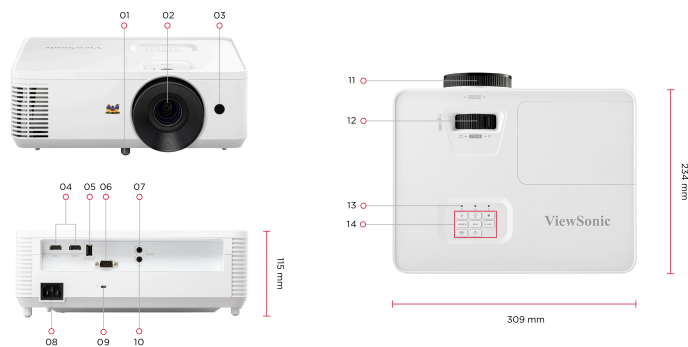

PROJECTOR

PX704HD

Key Features

- 4,000 ANSI Lumens offering bright images in any environment
- 1080p Full HD resolution for captivating visuals
- Unveil hidden details with a high native contrast ratio achieved through the 0.65" DMD chip
- Up to 300" screen size to maximize fun at home
- Easy multimedia access via dual HDMI ports and USB-A power supply

Product Description

The PX704HD is a 4,000 ANSI Lumens lamp projector ideal for home and business use. Featuring a 1080p FHD resolution and up to 300" ultra-large projection, it showcases clear and vivid visuals for home entertainment and presentations. With a high native contrast ratio achieved through its 0.65" DMD chip, this projector showcases captivating visuals even with low-light movie scenes. It offers two HDMI ports for easy multimedia connectivity. Designed for enhanced functionality, it includes a USB-A output to power HDMI wireless dongles, eliminating the need for extra adapters. Whether tilted up or down, the auto V keystone feature ensures automatic image correction, keeping perfectly-aligned visuals. Maintenance is hassle-free – simply use a laptop and USB cable for software updates.